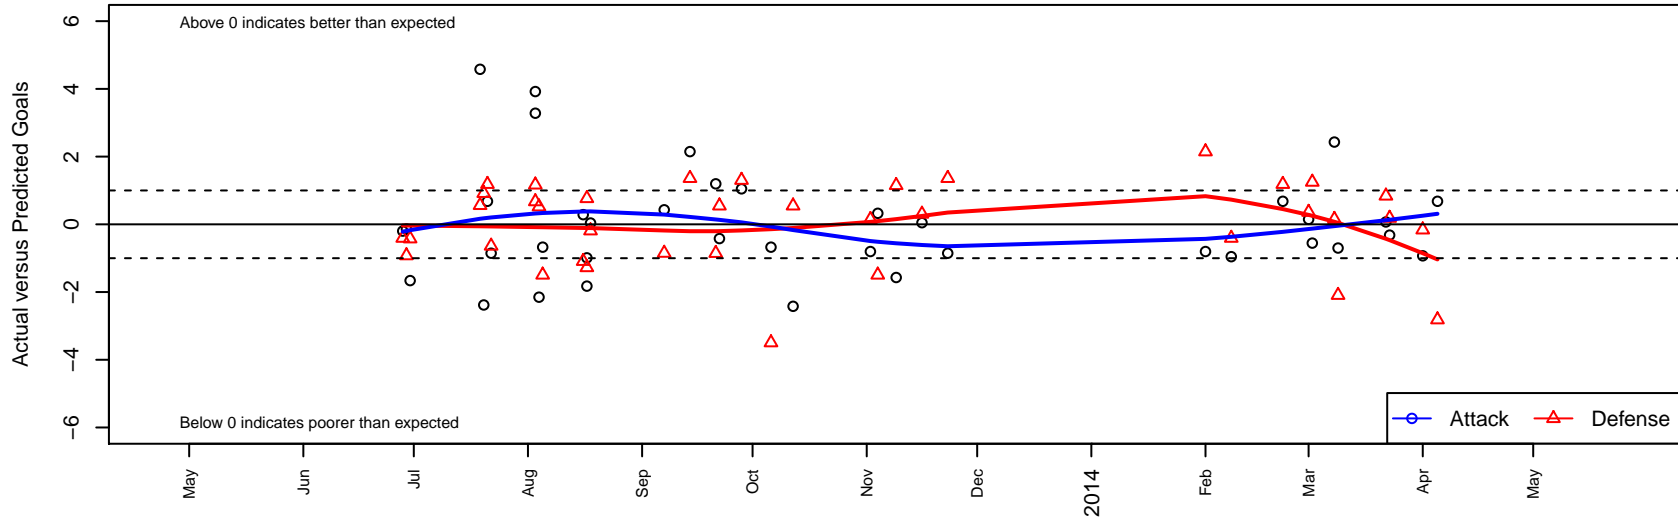

Mt Hood Challenge GU11 8v8 Gold

RCL G02 Div 3

Spr RCL G02 Div 3

Challenge Cup G02 Division 2 – Challenge 2

RV Slammers Orange G02

Dots are actual minus expected GF (blue circles) and GA (red triangles).
Blue line is smoothed change in attack strength. Red is smoothed change in defense strength.